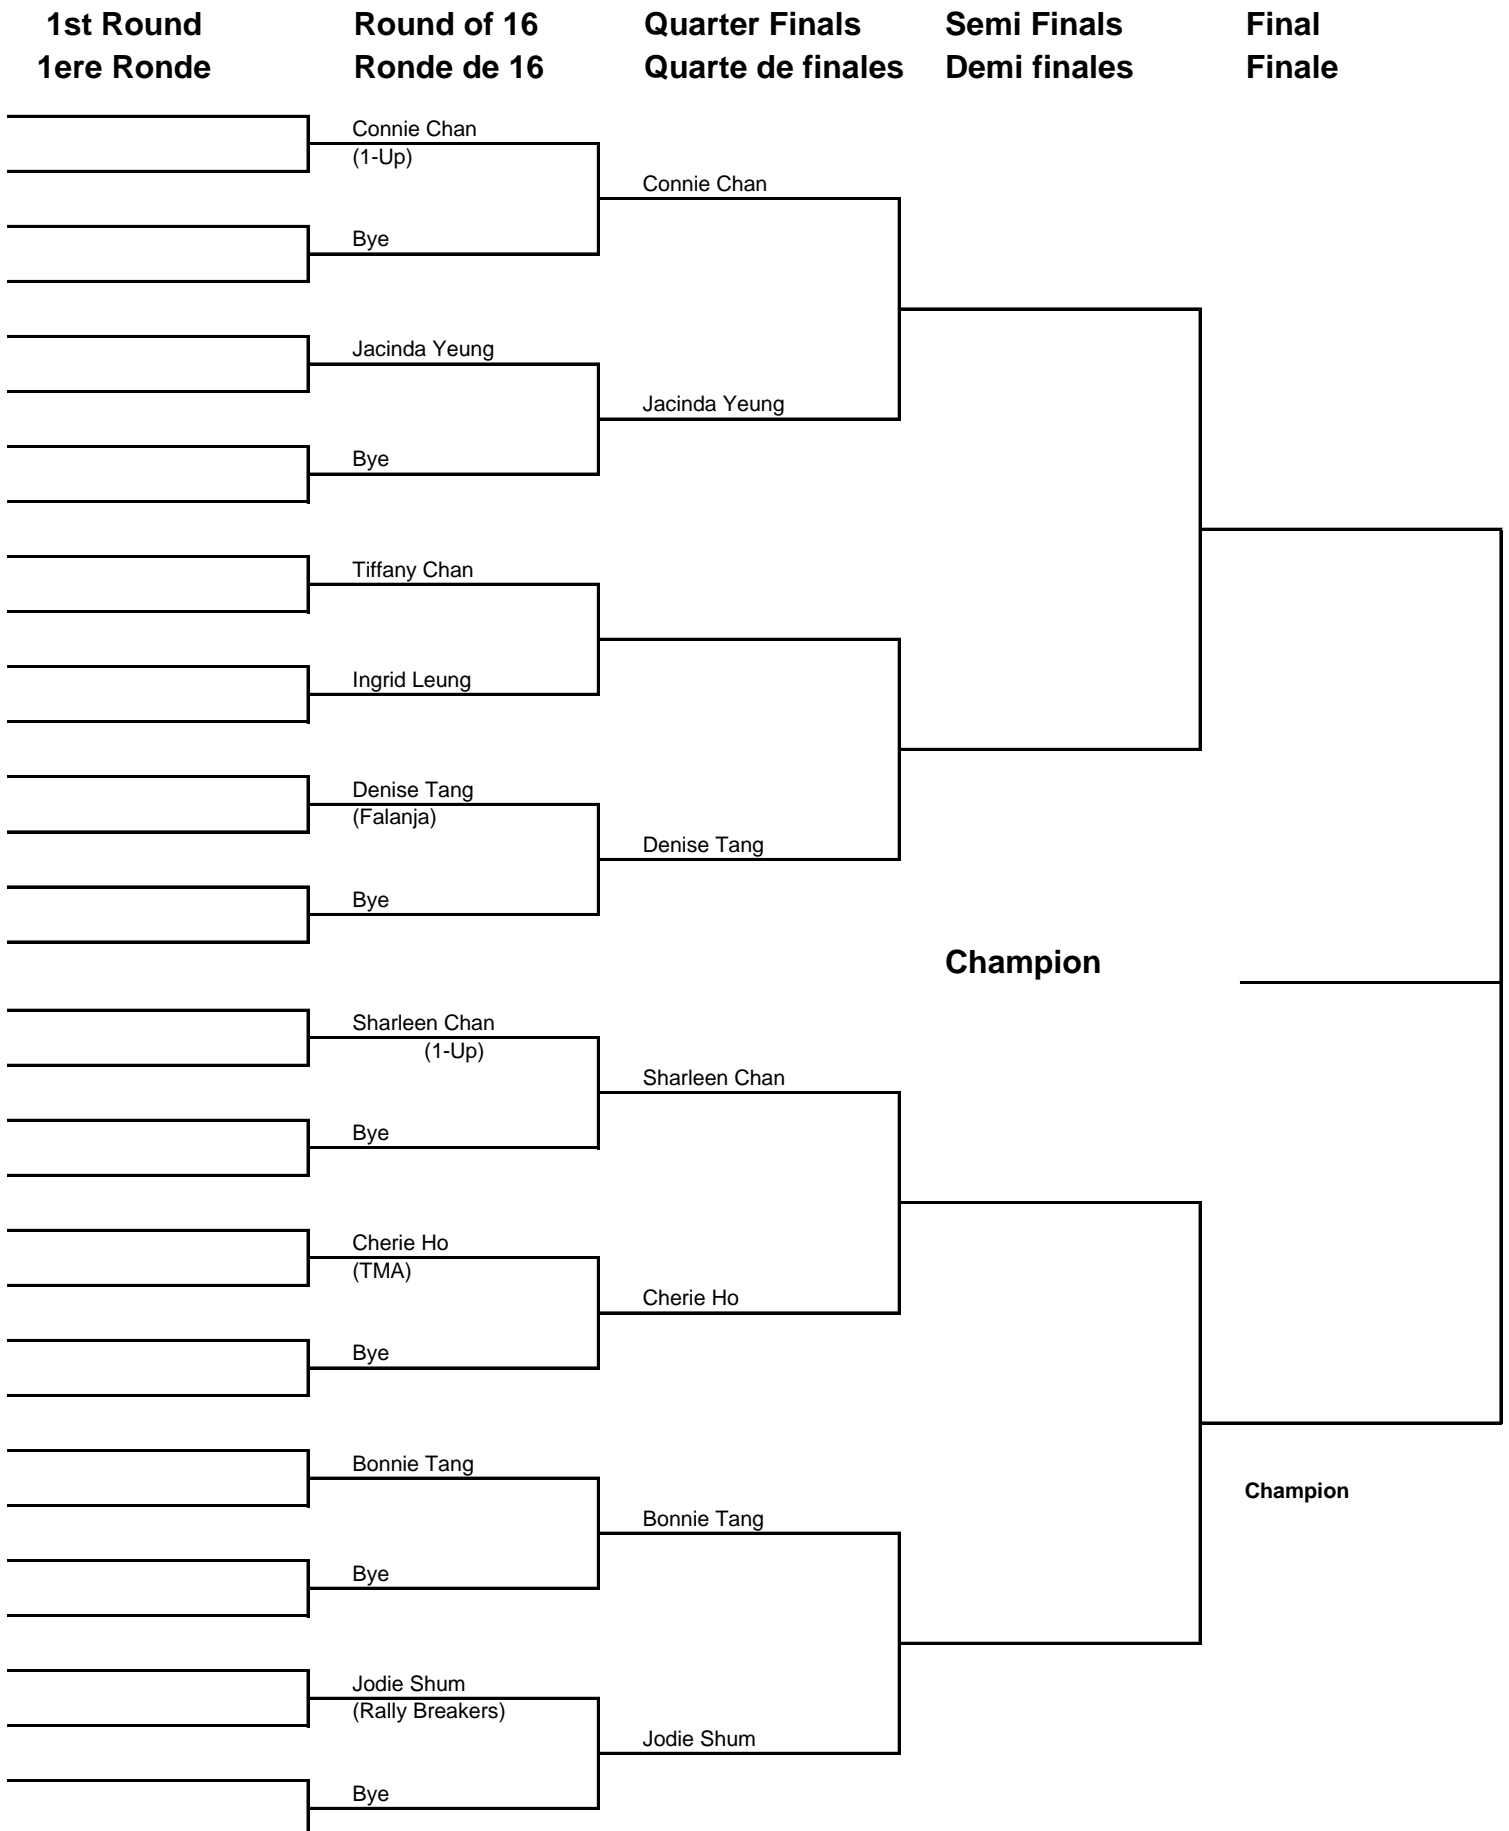

Badmintology Smash Fantastic Open 10'

Red Shell U19 Mens Singles

Badmintology Smash Fantastic Open 10'

Red Shell U19 Mens Doubles

Badmintology Smash Fantastic Open 10'

Red Shell U19 Mixed Doubles

Badmintology Smash Fantastic Open 10'

Red Shell Open Mens Singles

Badmintology Smash Fantastic Open 10'

Red Shell Open Womens Singles

Badmintology Smash Fantastic Open 10'

Red Shell Open Mens Doubles

Badmintology Smash Fantastic Open 10'

Red Shell Open Womens Doubles

Badmintology Smash Fantastic Open 10'

Red Shell Open Mixed Doubles