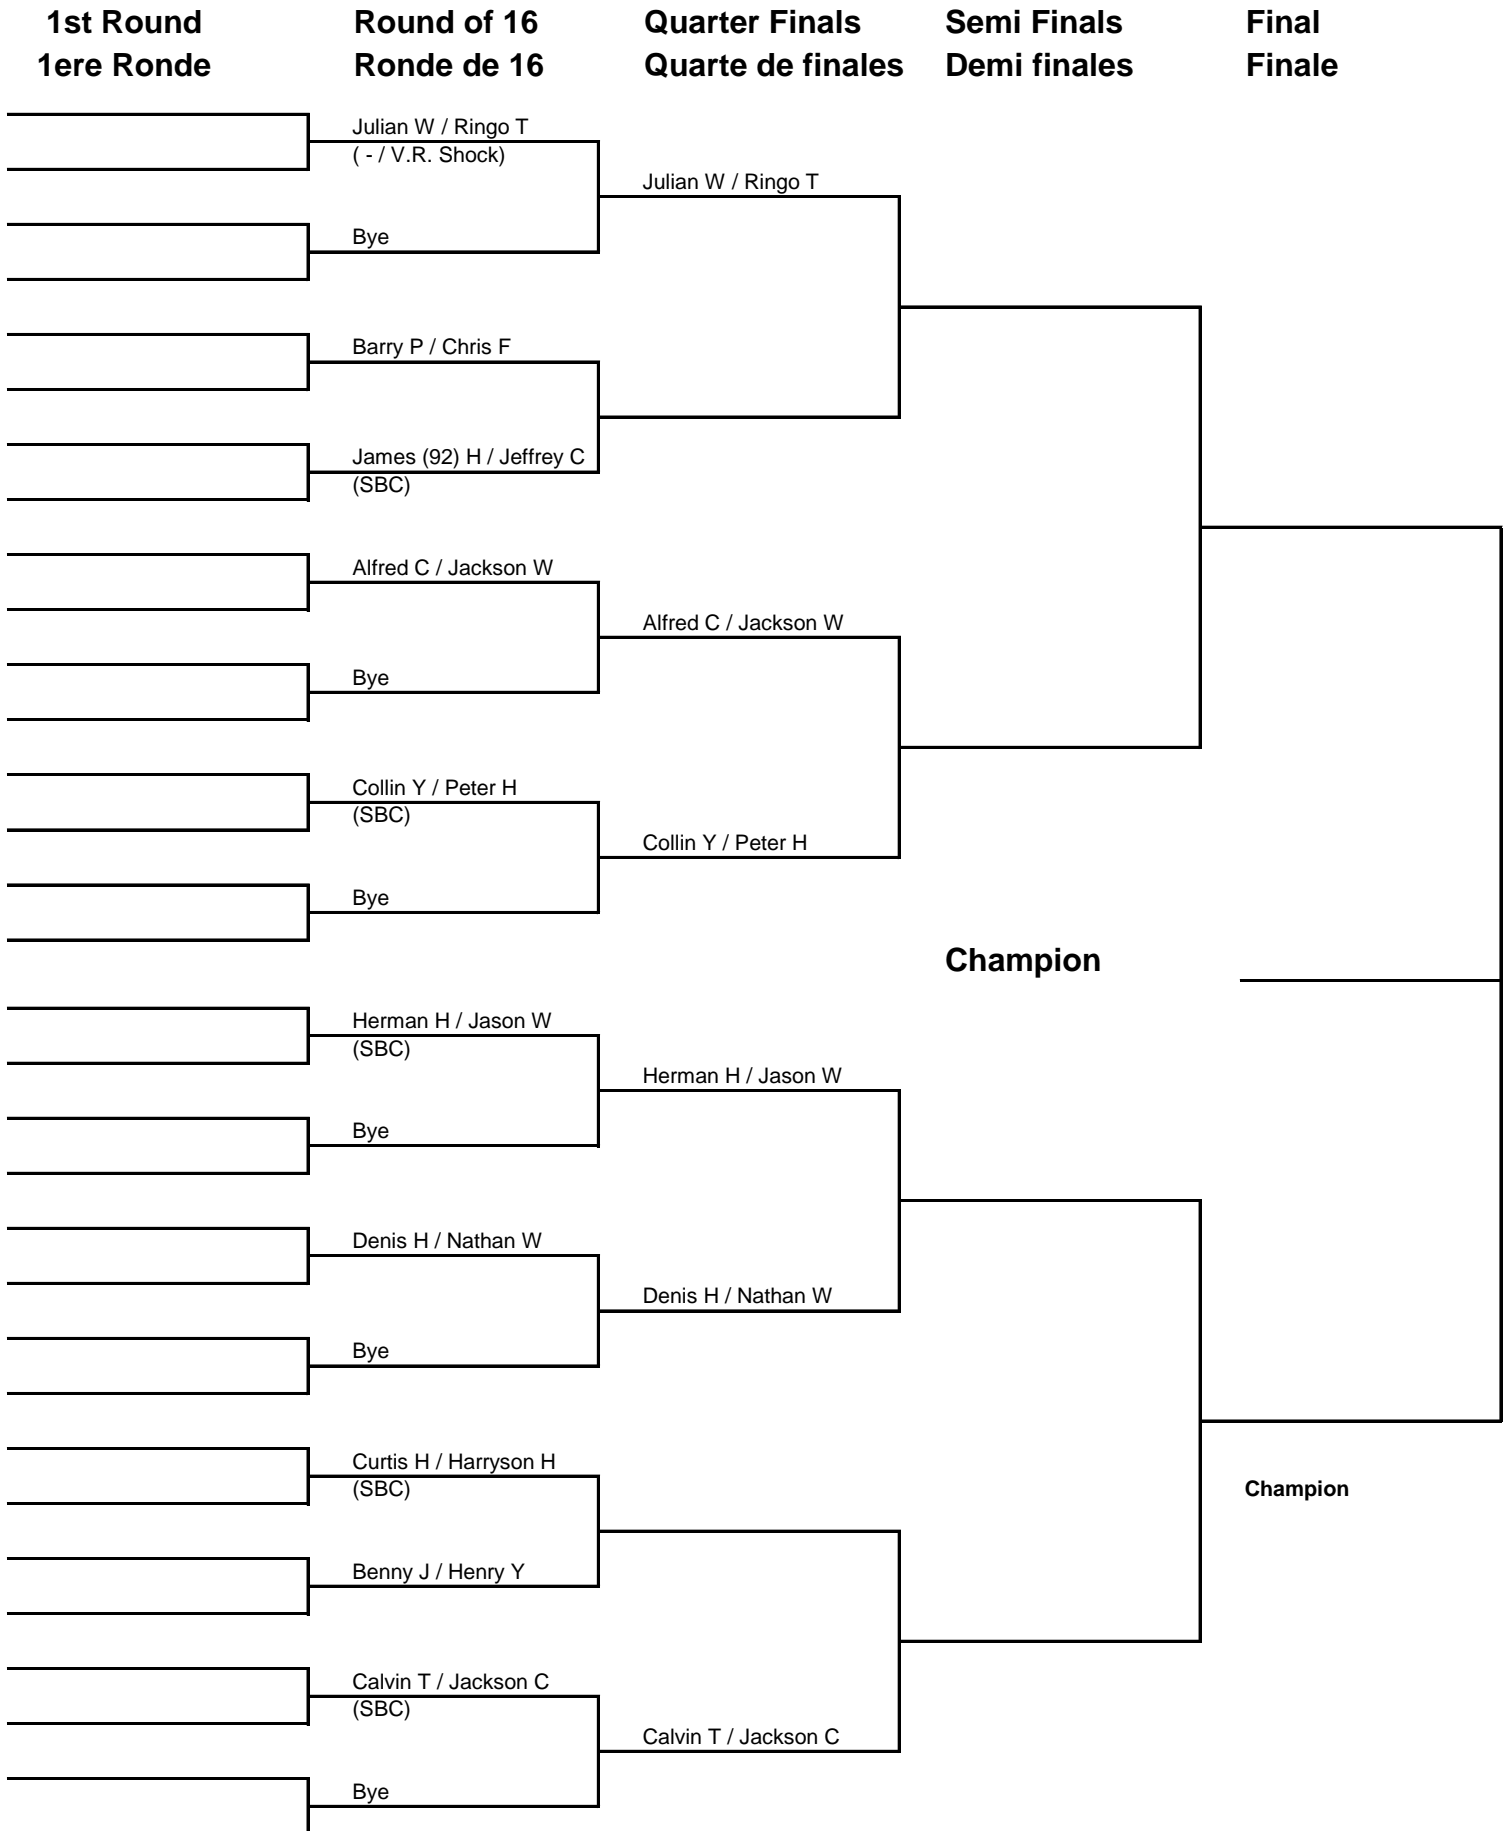

Badmintology Smash Fantastic Open 10'

Red Shell U19 Mens Singles

Badmintology Smash Fantastic Open 10'

Red Shell U19 Mens Doubles

Badmintology Smash Fantastic Open 10'

Red Shell U19 Mixed Doubles

Badmintology Smash Fantastic Open 10'

Red Shell Open Mens Singles

Badmintology Smash Fantastic Open 10'

Red Shell Open Womens Singles

Badmintology Smash Fantastic Open 10'

Red Shell Open Mens Doubles

Badmintology Smash Fantastic Open 10'

Red Shell Open Womens Doubles

Badmintology Smash Fantastic Open 10'

Red Shell Open Mixed Doubles