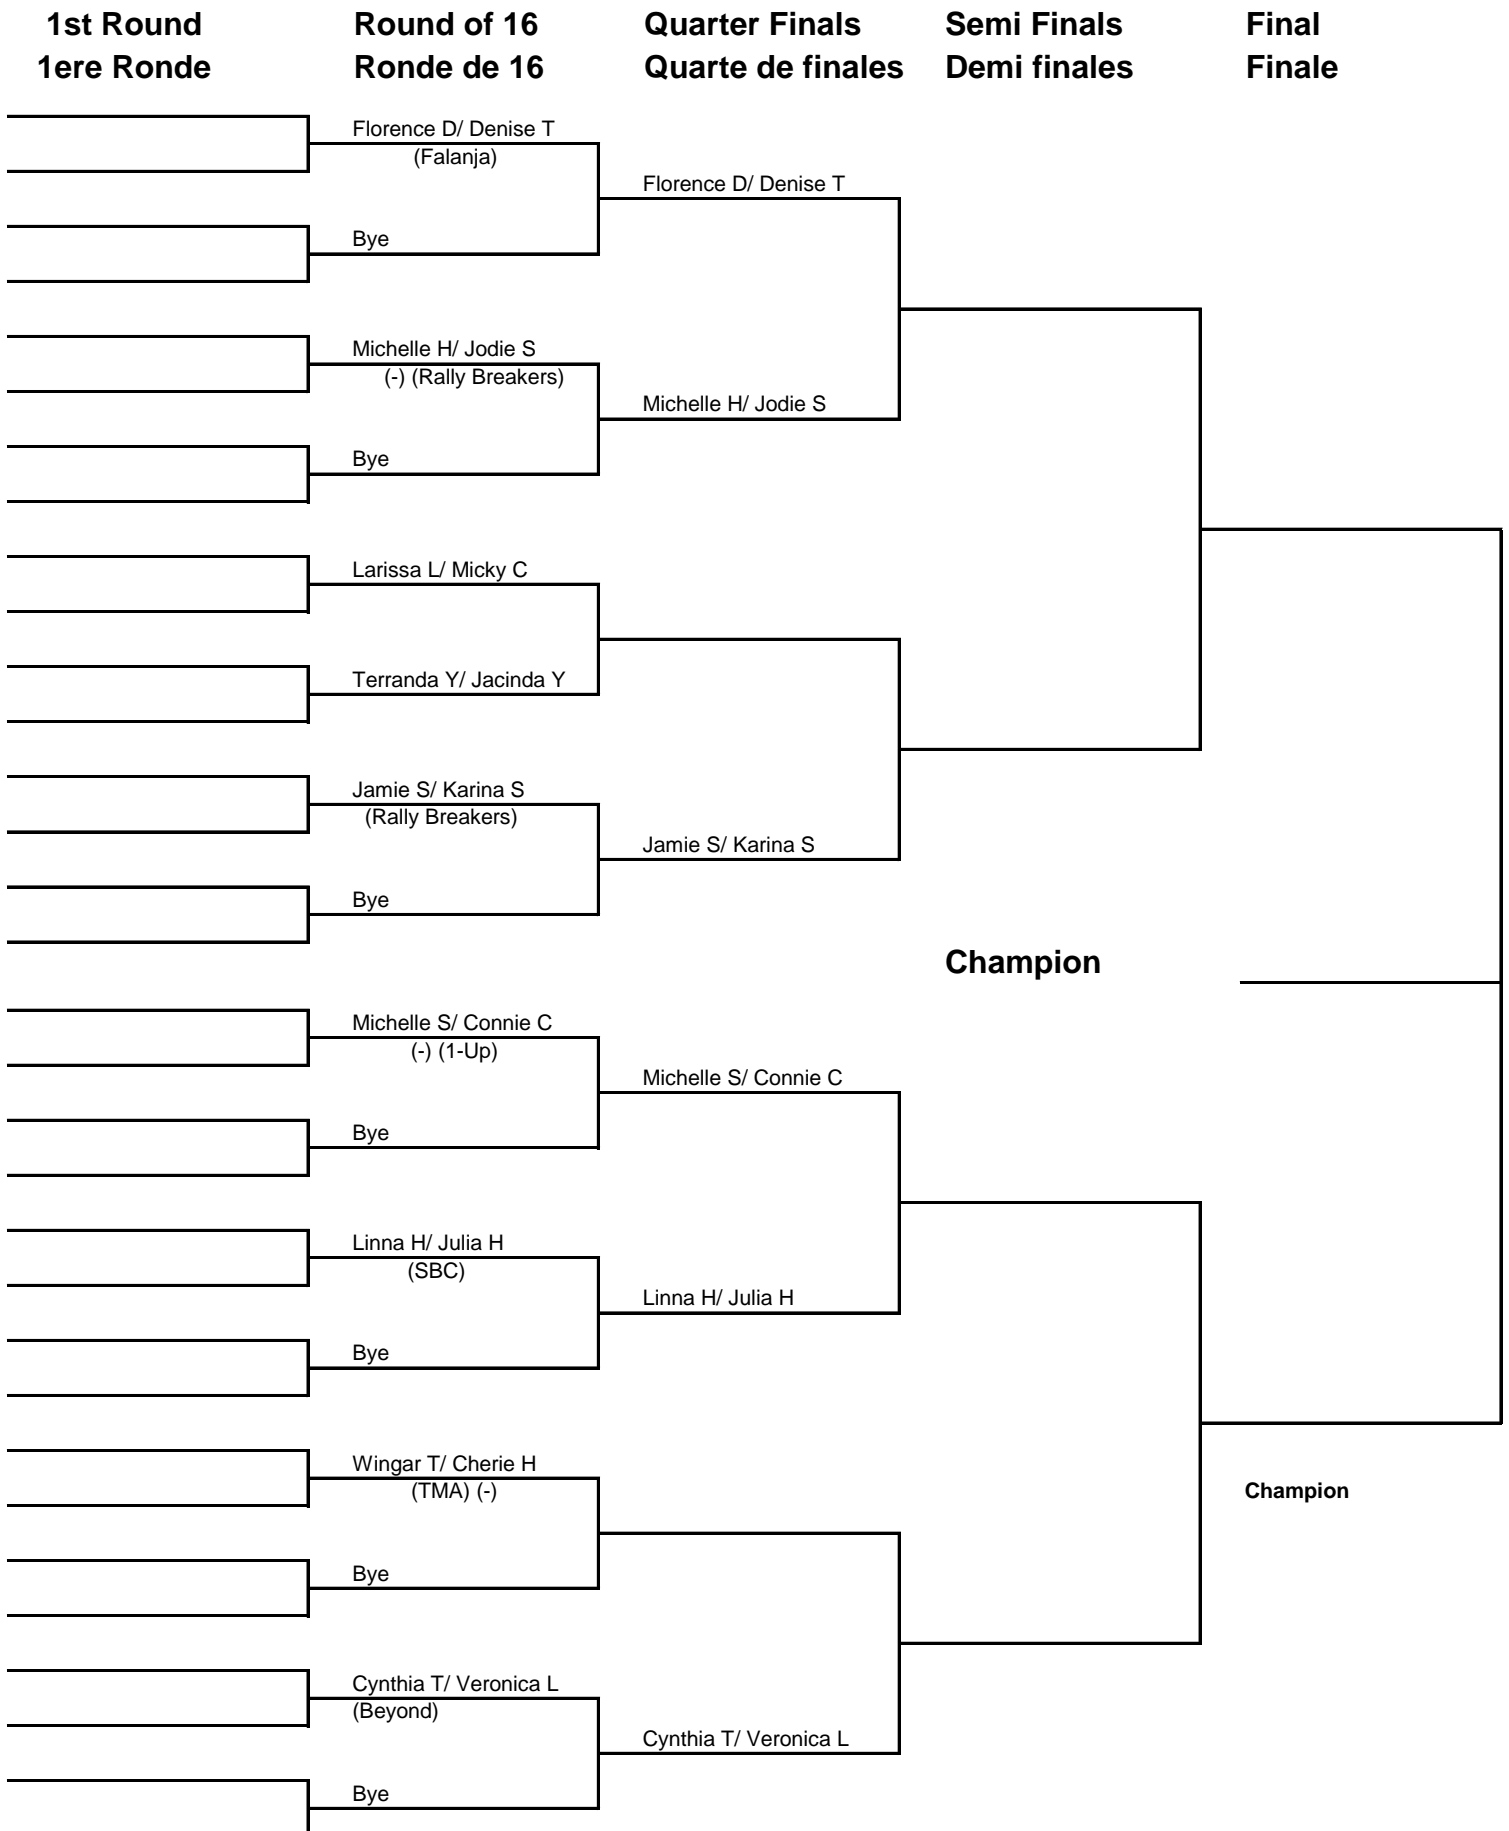

Badmintology Smash Fantastic Open 10'

Red Shell U19 Mens Singles

Badmintology Smash Fantastic Open 10'

Red Shell U19 Mens Doubles

Badmintology Smash Fantastic Open 10'

Red Shell U19 Mixed Doubles

Badmintology Smash Fantastic Open 10'

Red Shell Open Mens Singles

Badmintology Smash Fantastic Open 10'

Red Shell Open Womens Singles

Badmintology Smash Fantastic Open 10'

Red Shell Open Mens Doubles

Badmintology Smash Fantastic Open 10'

Red Shell Open Womens Doubles

Badmintology Smash Fantastic Open 10'

Red Shell Open Mixed Doubles