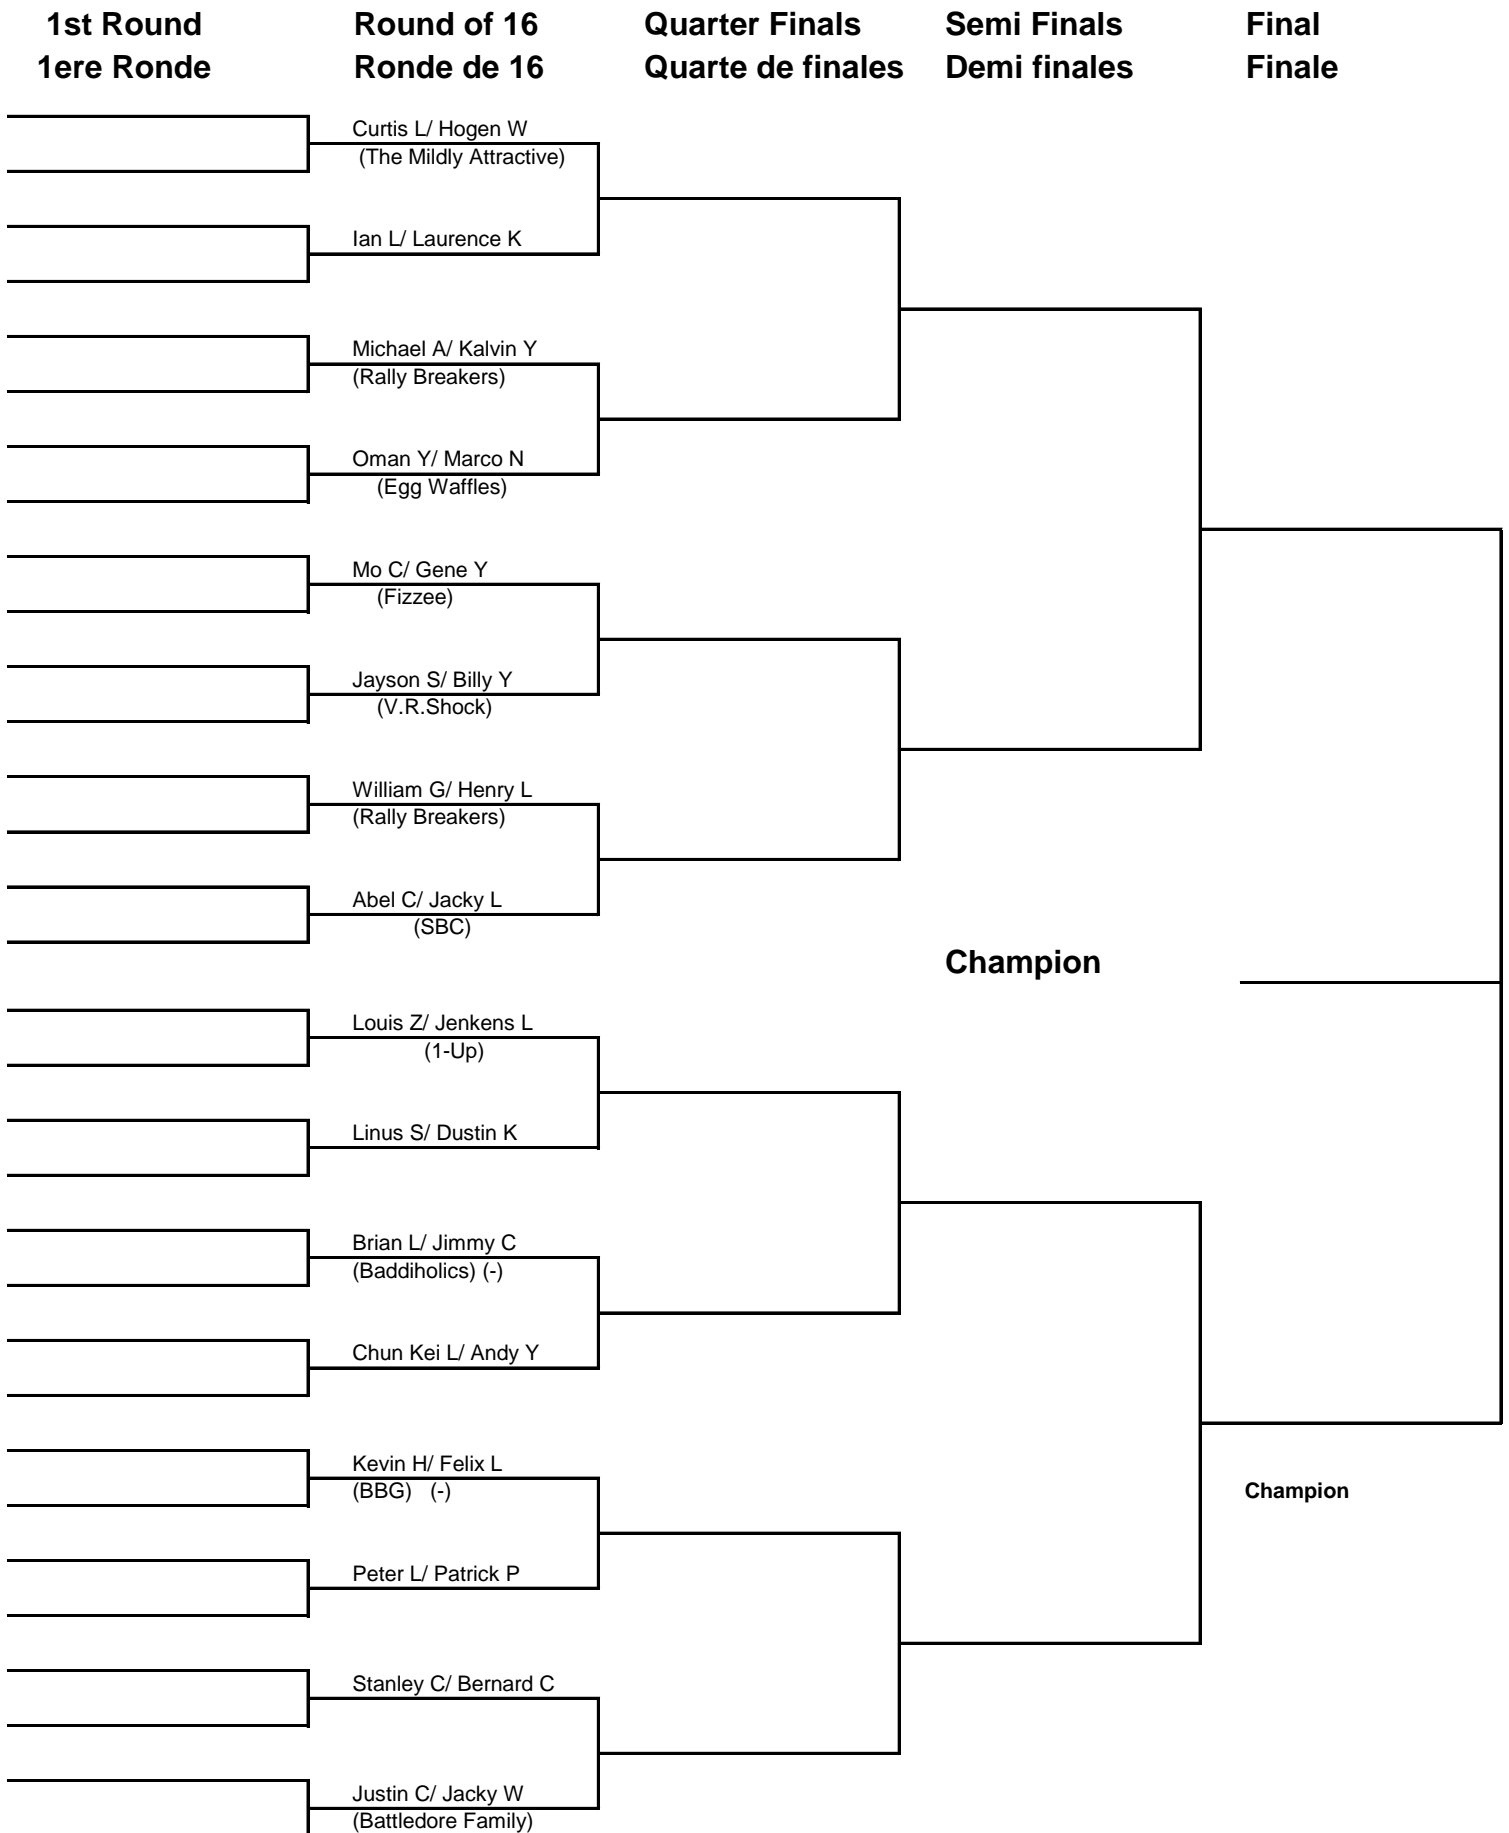

Badmintology Smash Fantastic Open 10'

Red Shell U19 Mens Singles

Badmintology Smash Fantastic Open 10'

Red Shell U19 Mens Doubles

Badmintology Smash Fantastic Open 10'

Red Shell U19 Mixed Doubles

Badmintology Smash Fantastic Open 10'

Red Shell Open Mens Singles

Badmintology Smash Fantastic Open 10'

Red Shell Open Womens Singles

Badmintology Smash Fantastic Open 10'

Red Shell Open Mens Doubles

Badmintology Smash Fantastic Open 10'

Red Shell Open Womens Doubles

Badmintology Smash Fantastic Open 10'

Red Shell Open Mixed Doubles