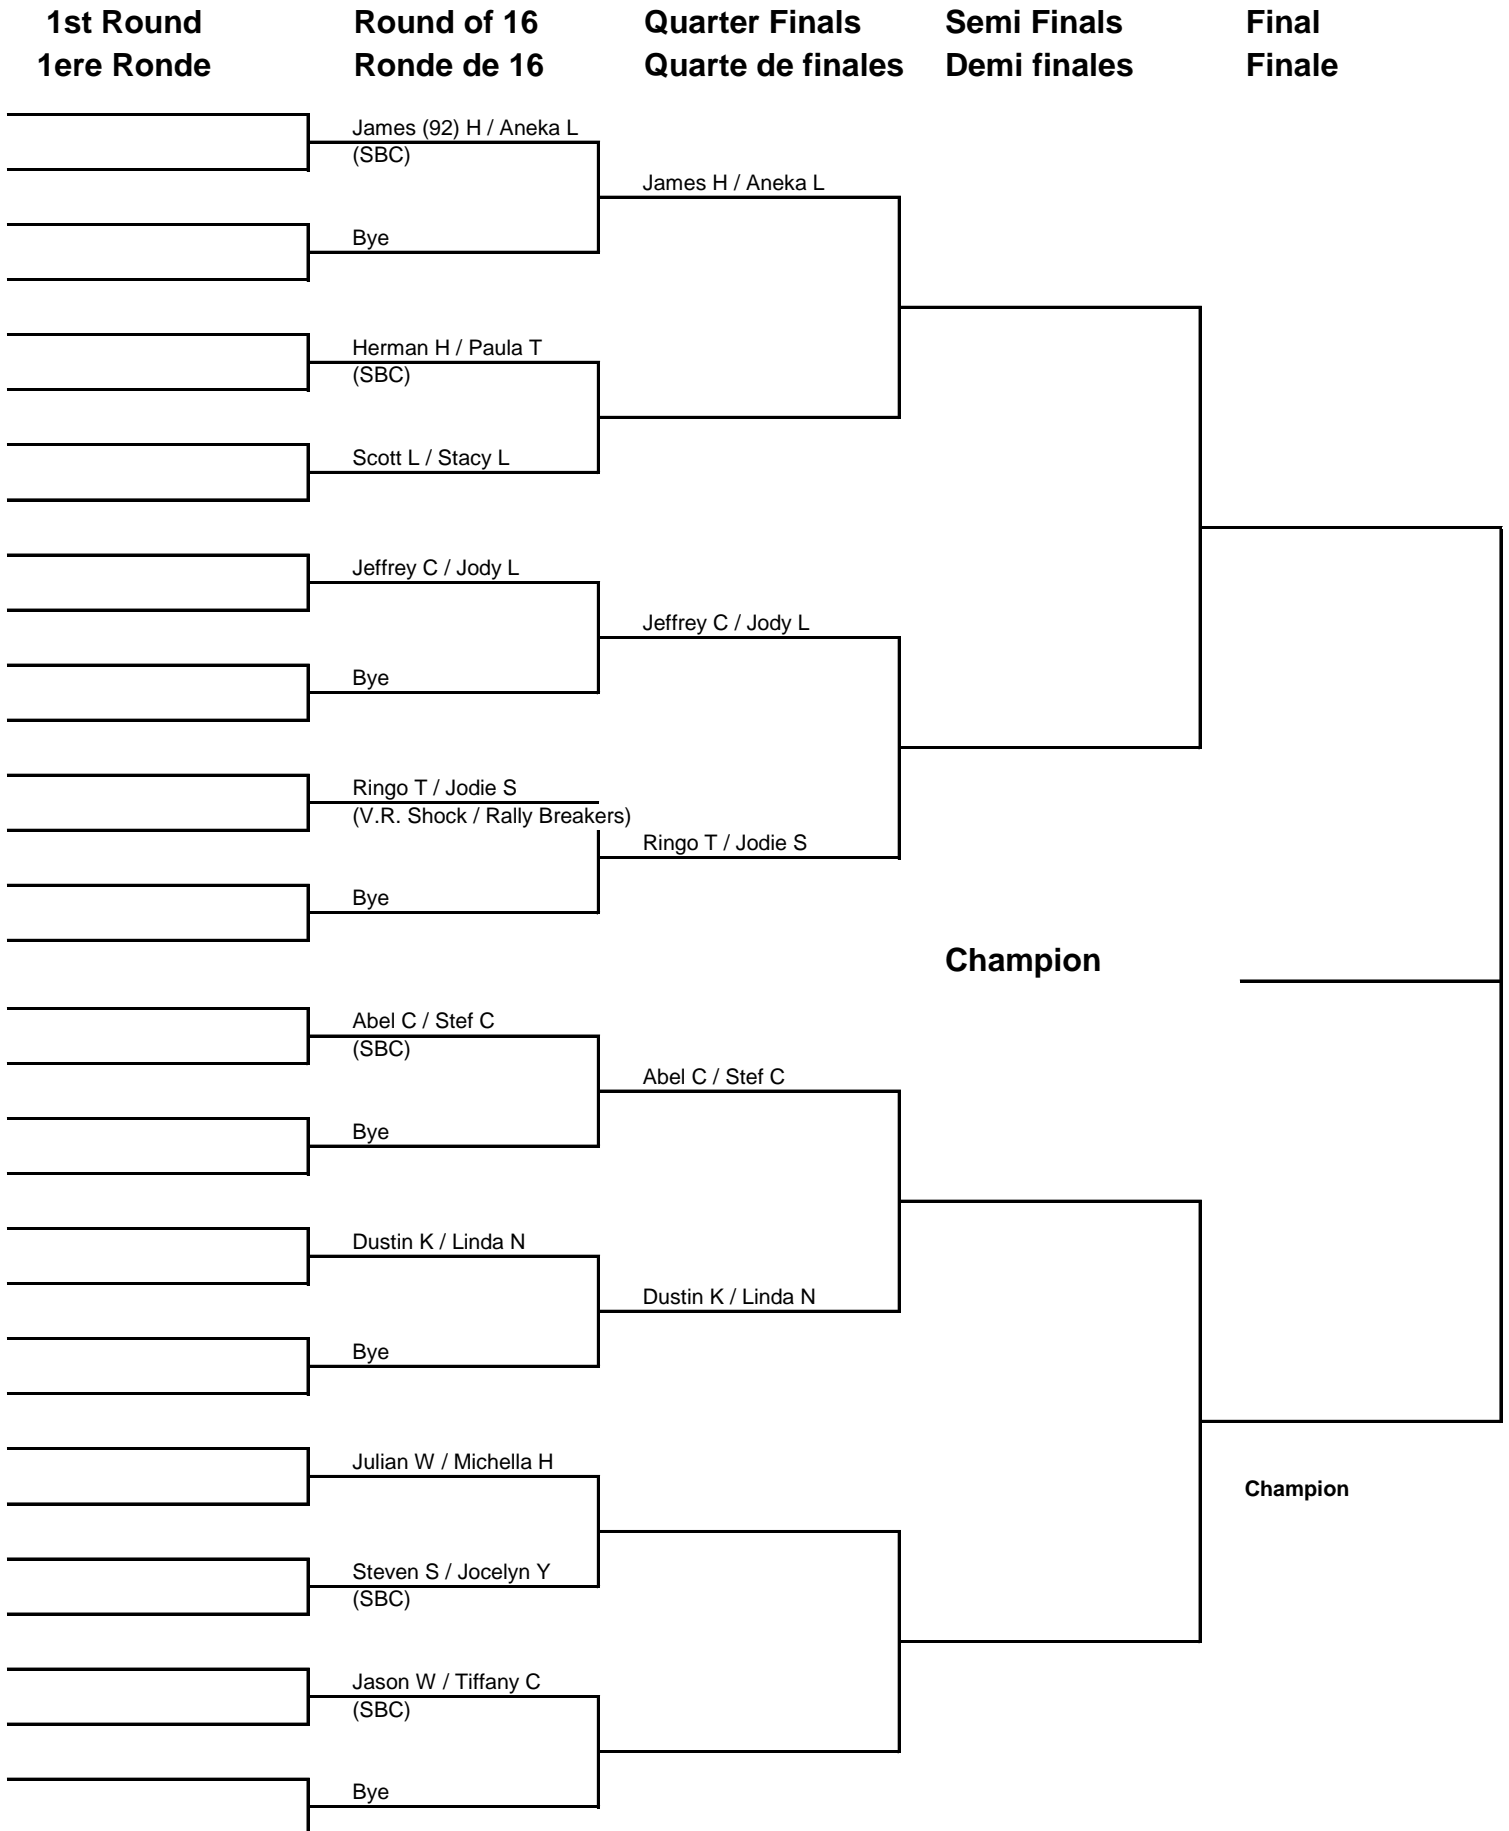

Badmintology Smash Fantastic Open 10'

Red Shell U19 Mens Singles

Badmintology Smash Fantastic Open 10'

Red Shell U19 Mens Doubles

Badmintology Smash Fantastic Open 10'

Red Shell U19 Mixed Doubles

Badmintology Smash Fantastic Open 10'

Red Shell Open Mens Singles

Badmintology Smash Fantastic Open 10'

Red Shell Open Womens Singles

Badmintology Smash Fantastic Open 10'

Red Shell Open Mens Doubles

Badmintology Smash Fantastic Open 10'

Red Shell Open Womens Doubles

Badmintology Smash Fantastic Open 10'

Red Shell Open Mixed Doubles