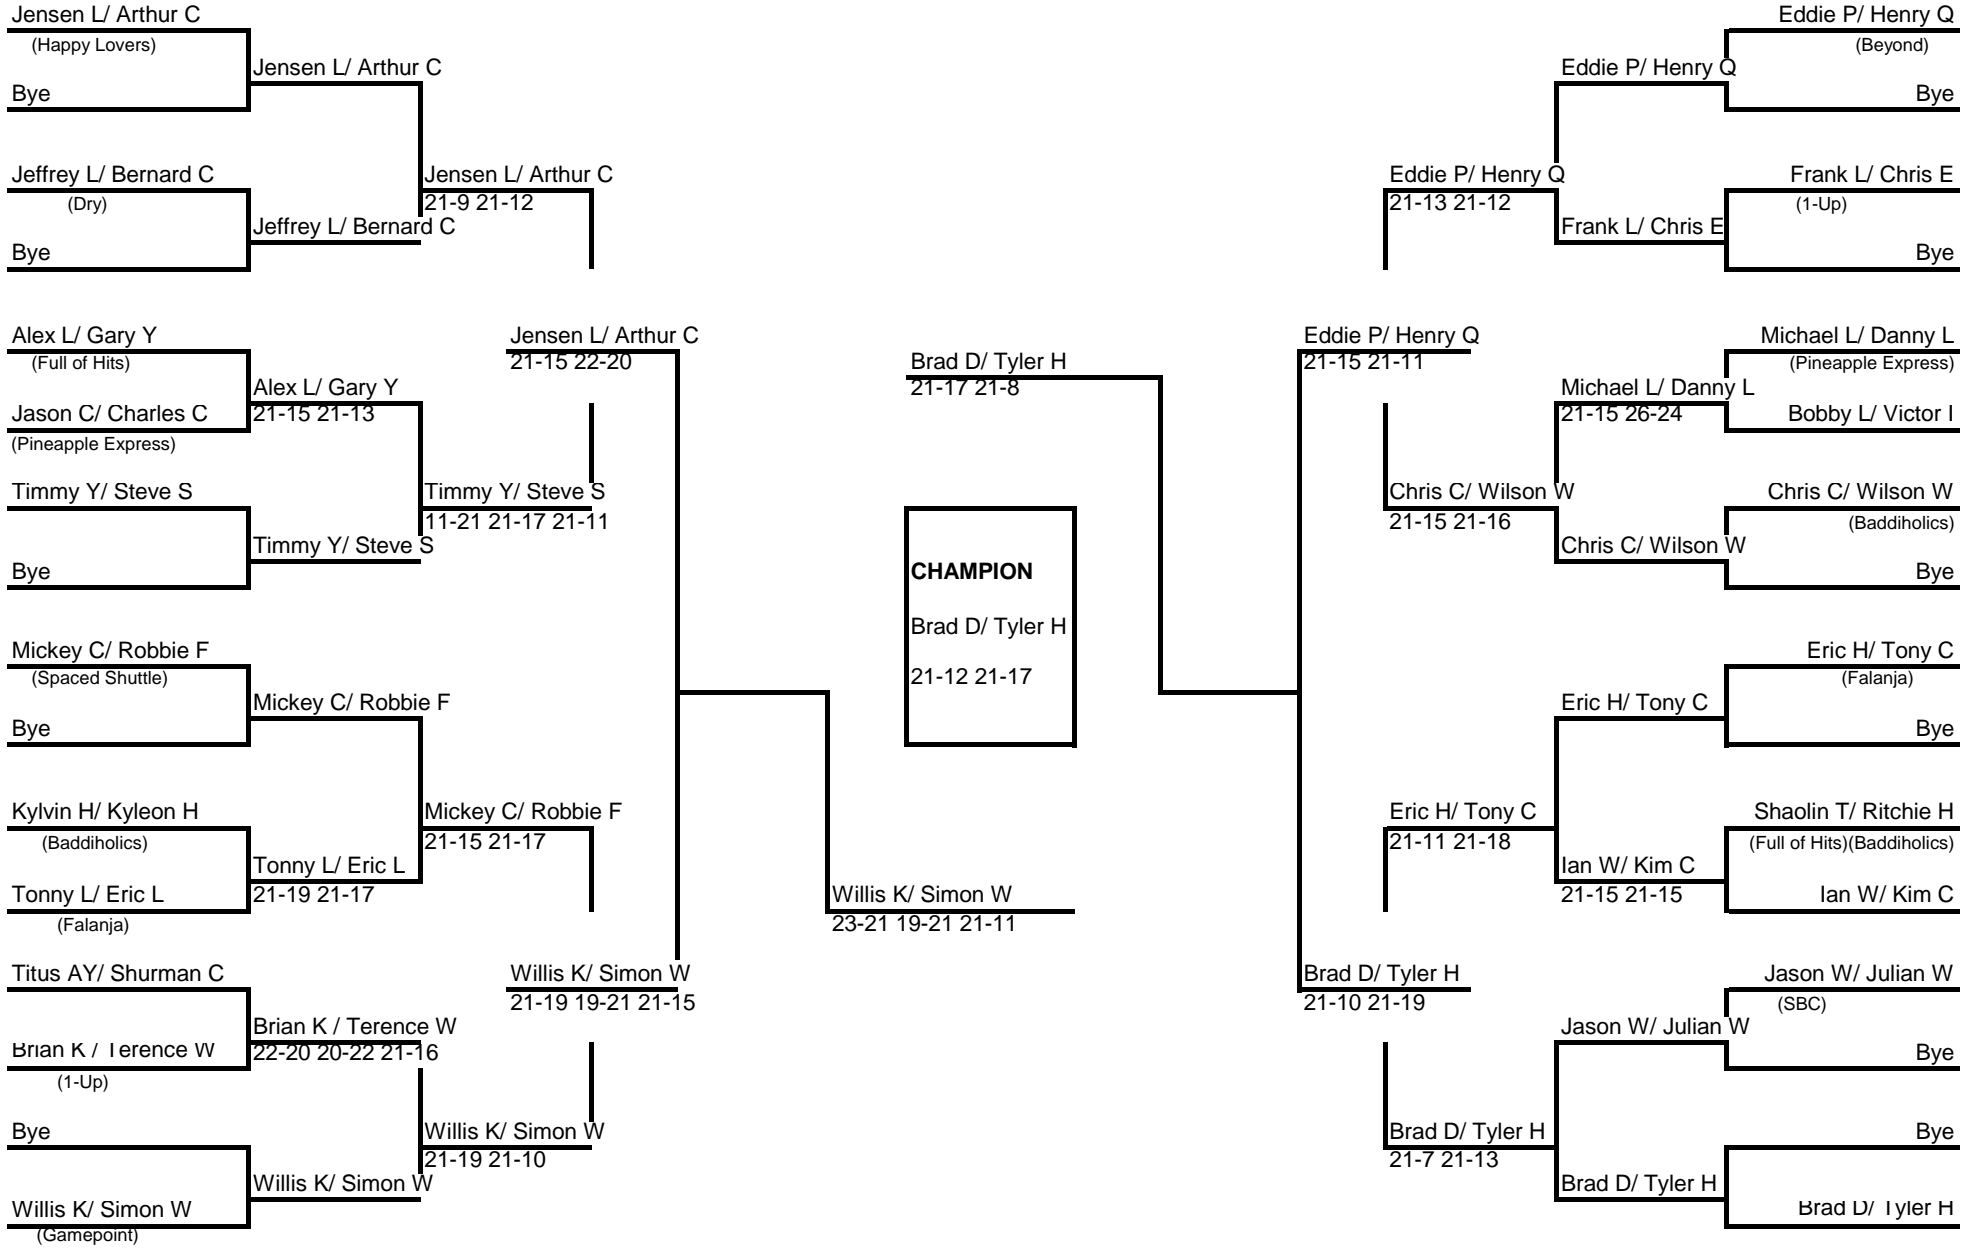

Badminton Smash Fantastic 10'

Blue Shell Open Mens Doubles