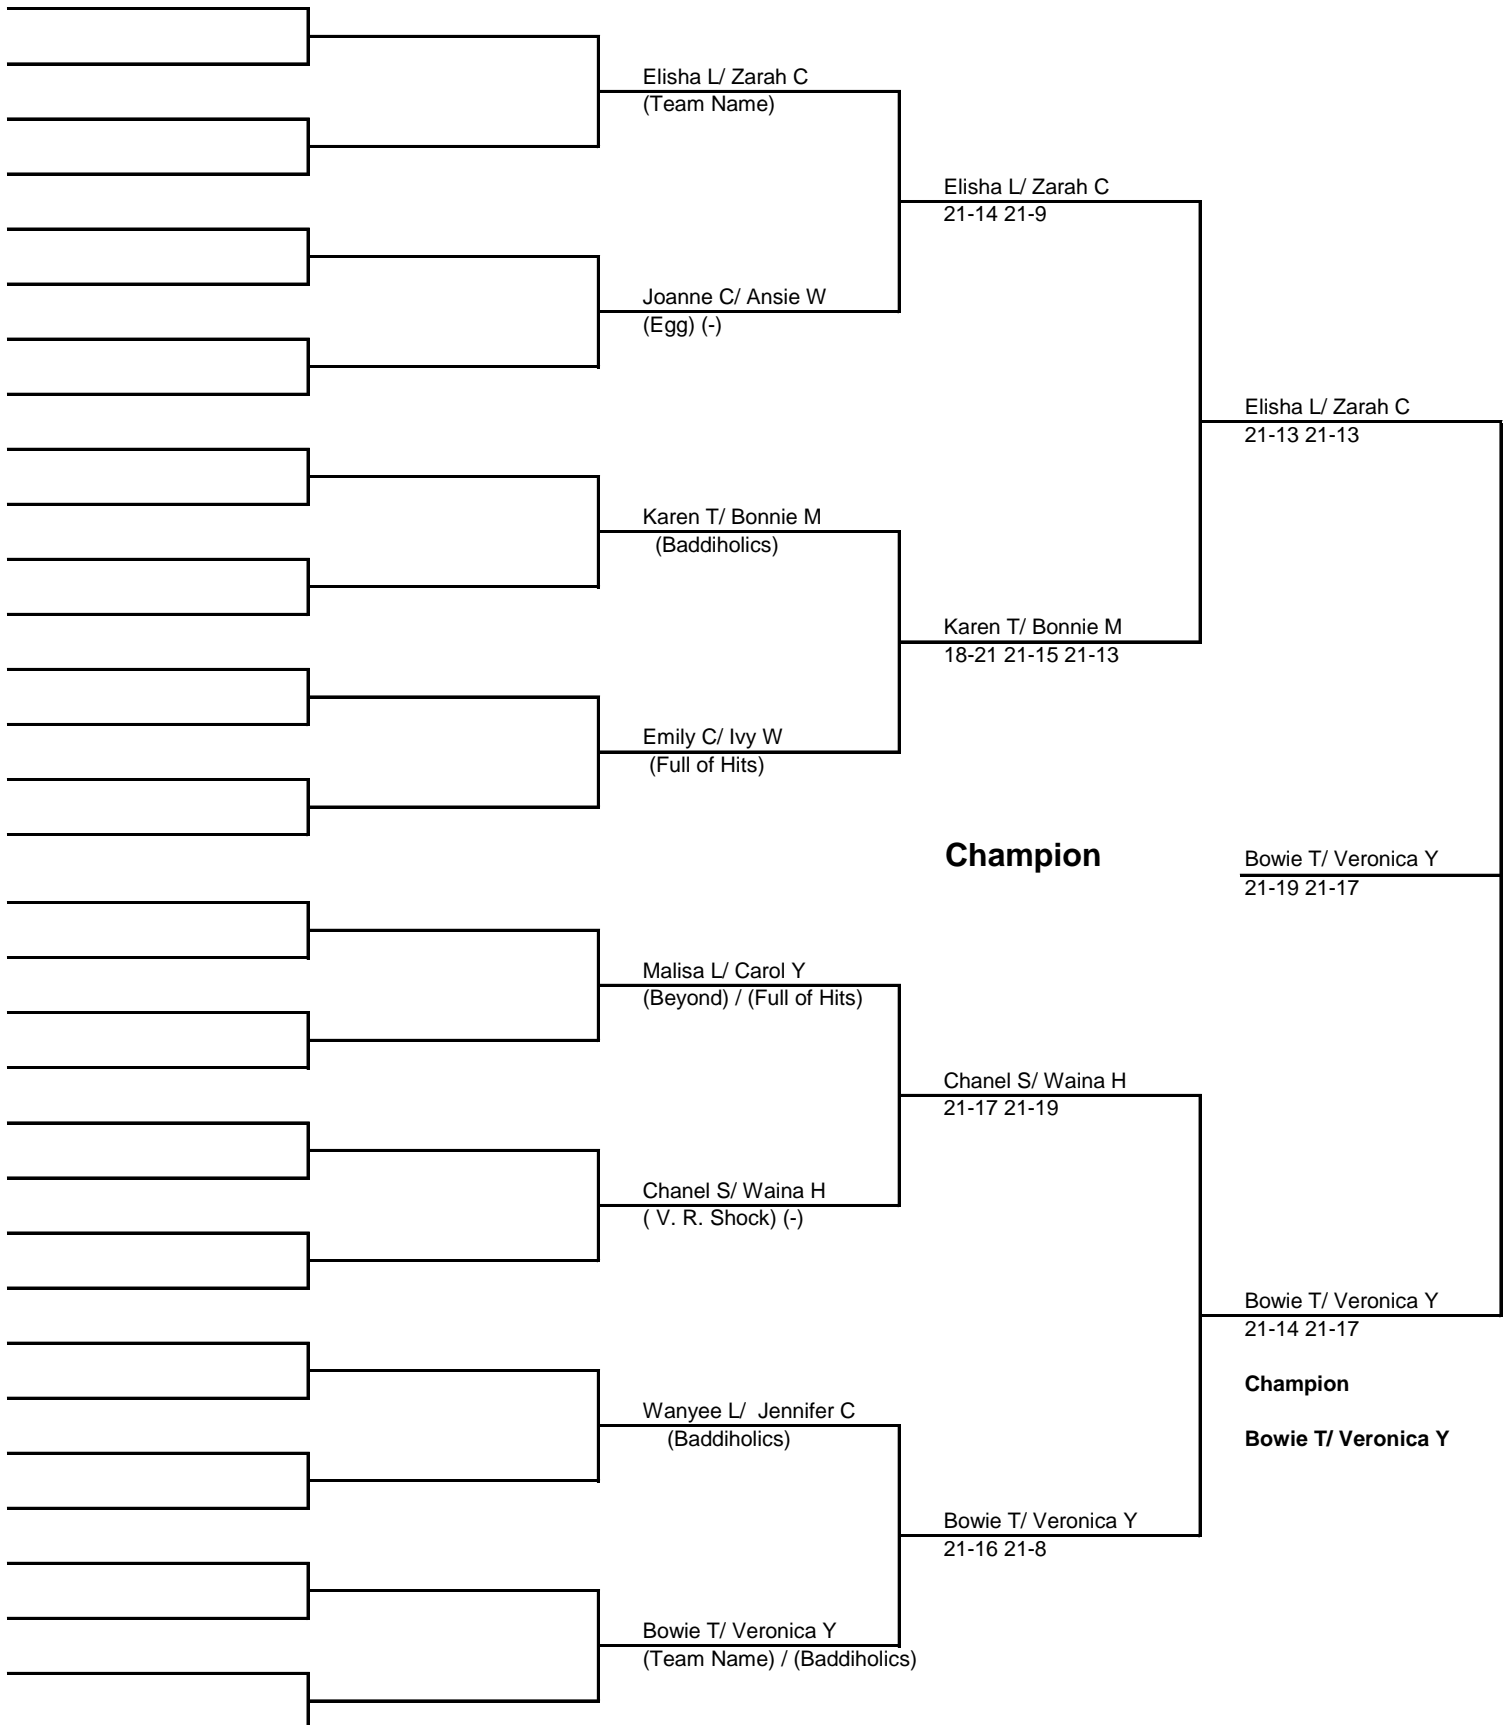

Badmintology Smash Fantastic Open 10'

Blue Shell Open Womens Doubles

1st Round
1ere Ronde

Round of 16
Ronde de 16

Quarter Finals
Quarte de finales

Semi Finals
Demi finales

Final
Finale