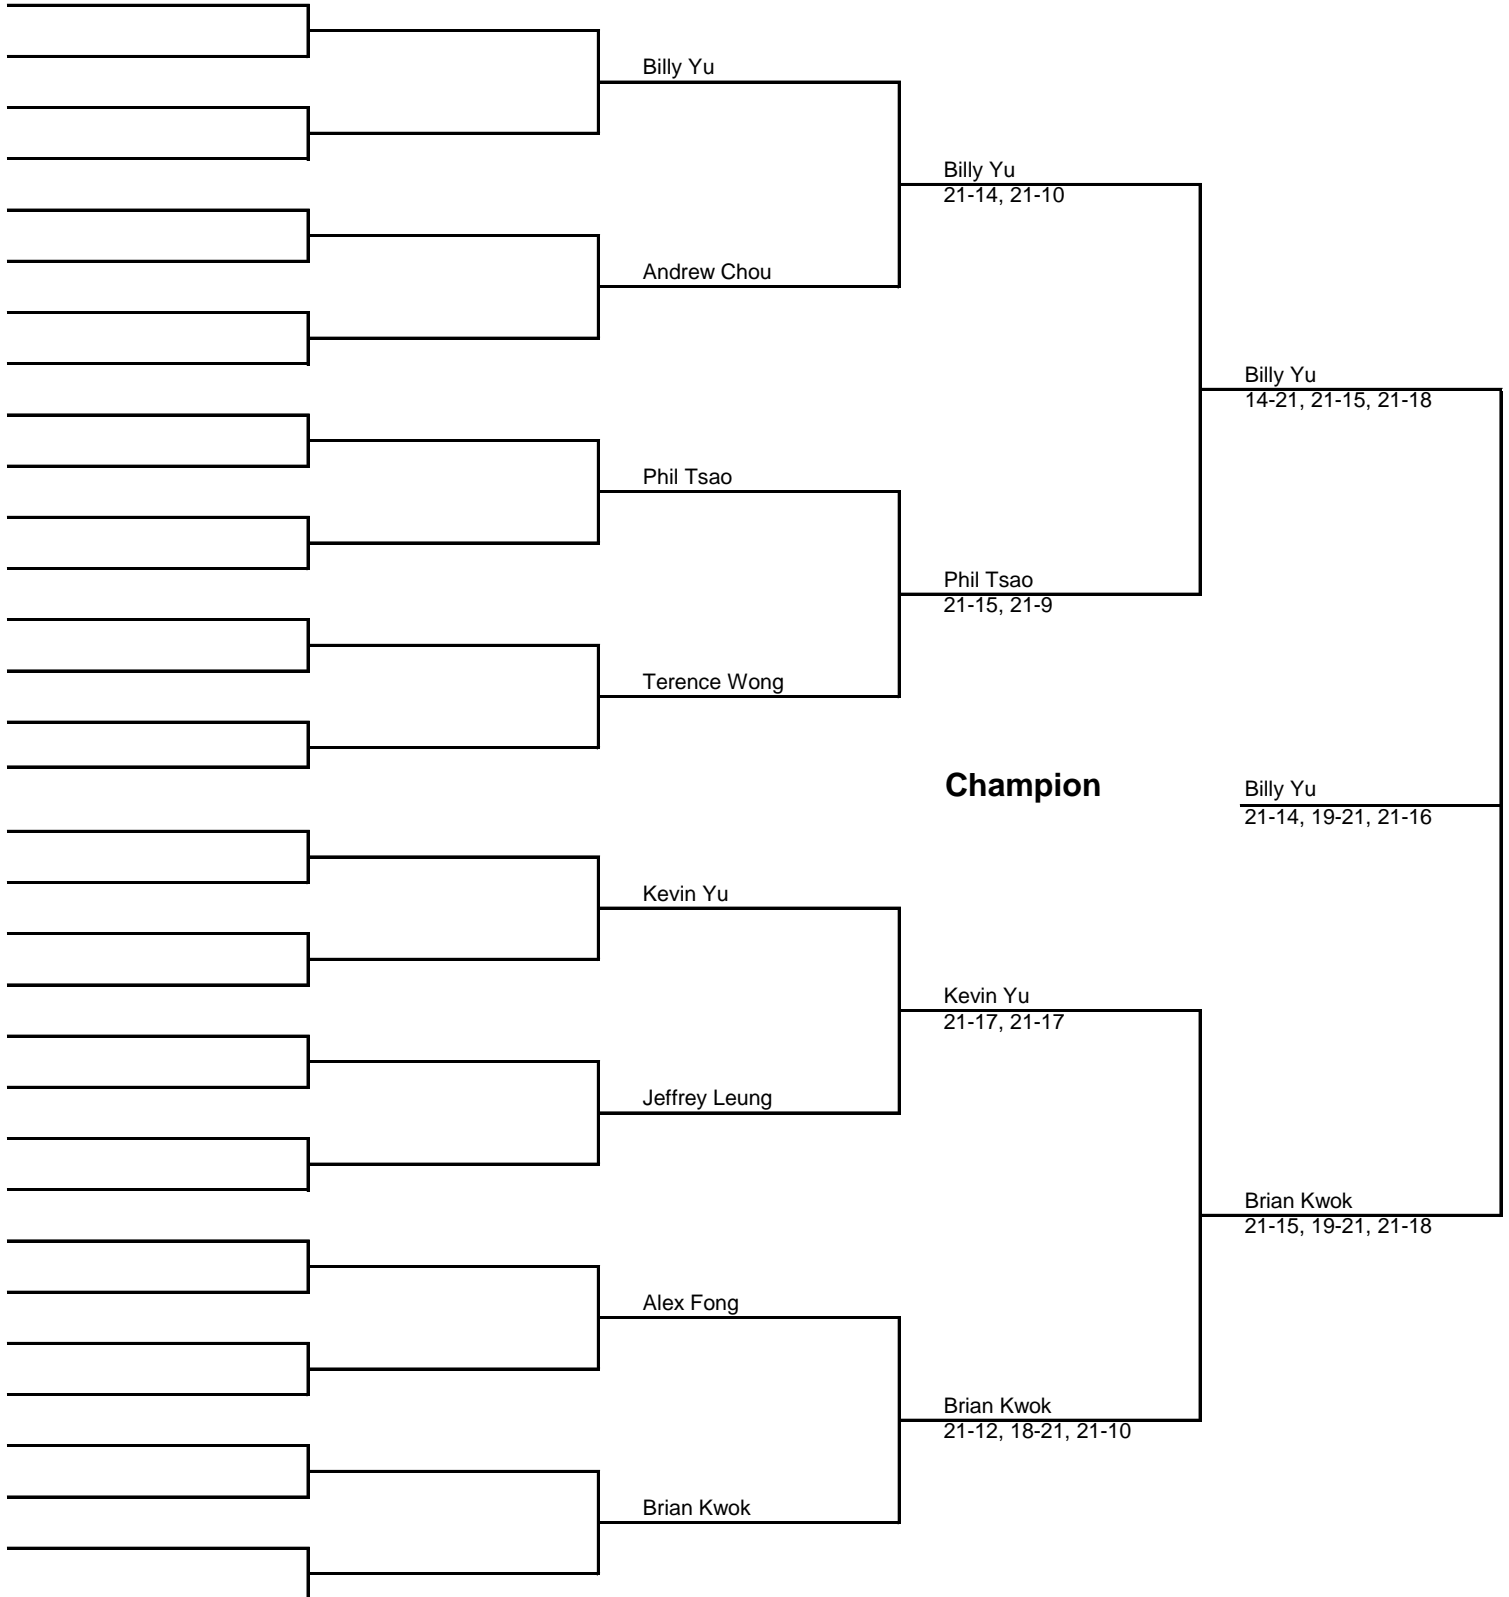

Badmintology Smash Fantastic Open 10'

Blue Shell Open Mens Singles

Consolation Round

First Round
1ere Ronde

Round of 16
Ronde de 16

Quarter Finals
Quarte de finales

Semi Finals
Demi finales

Finals
Finale