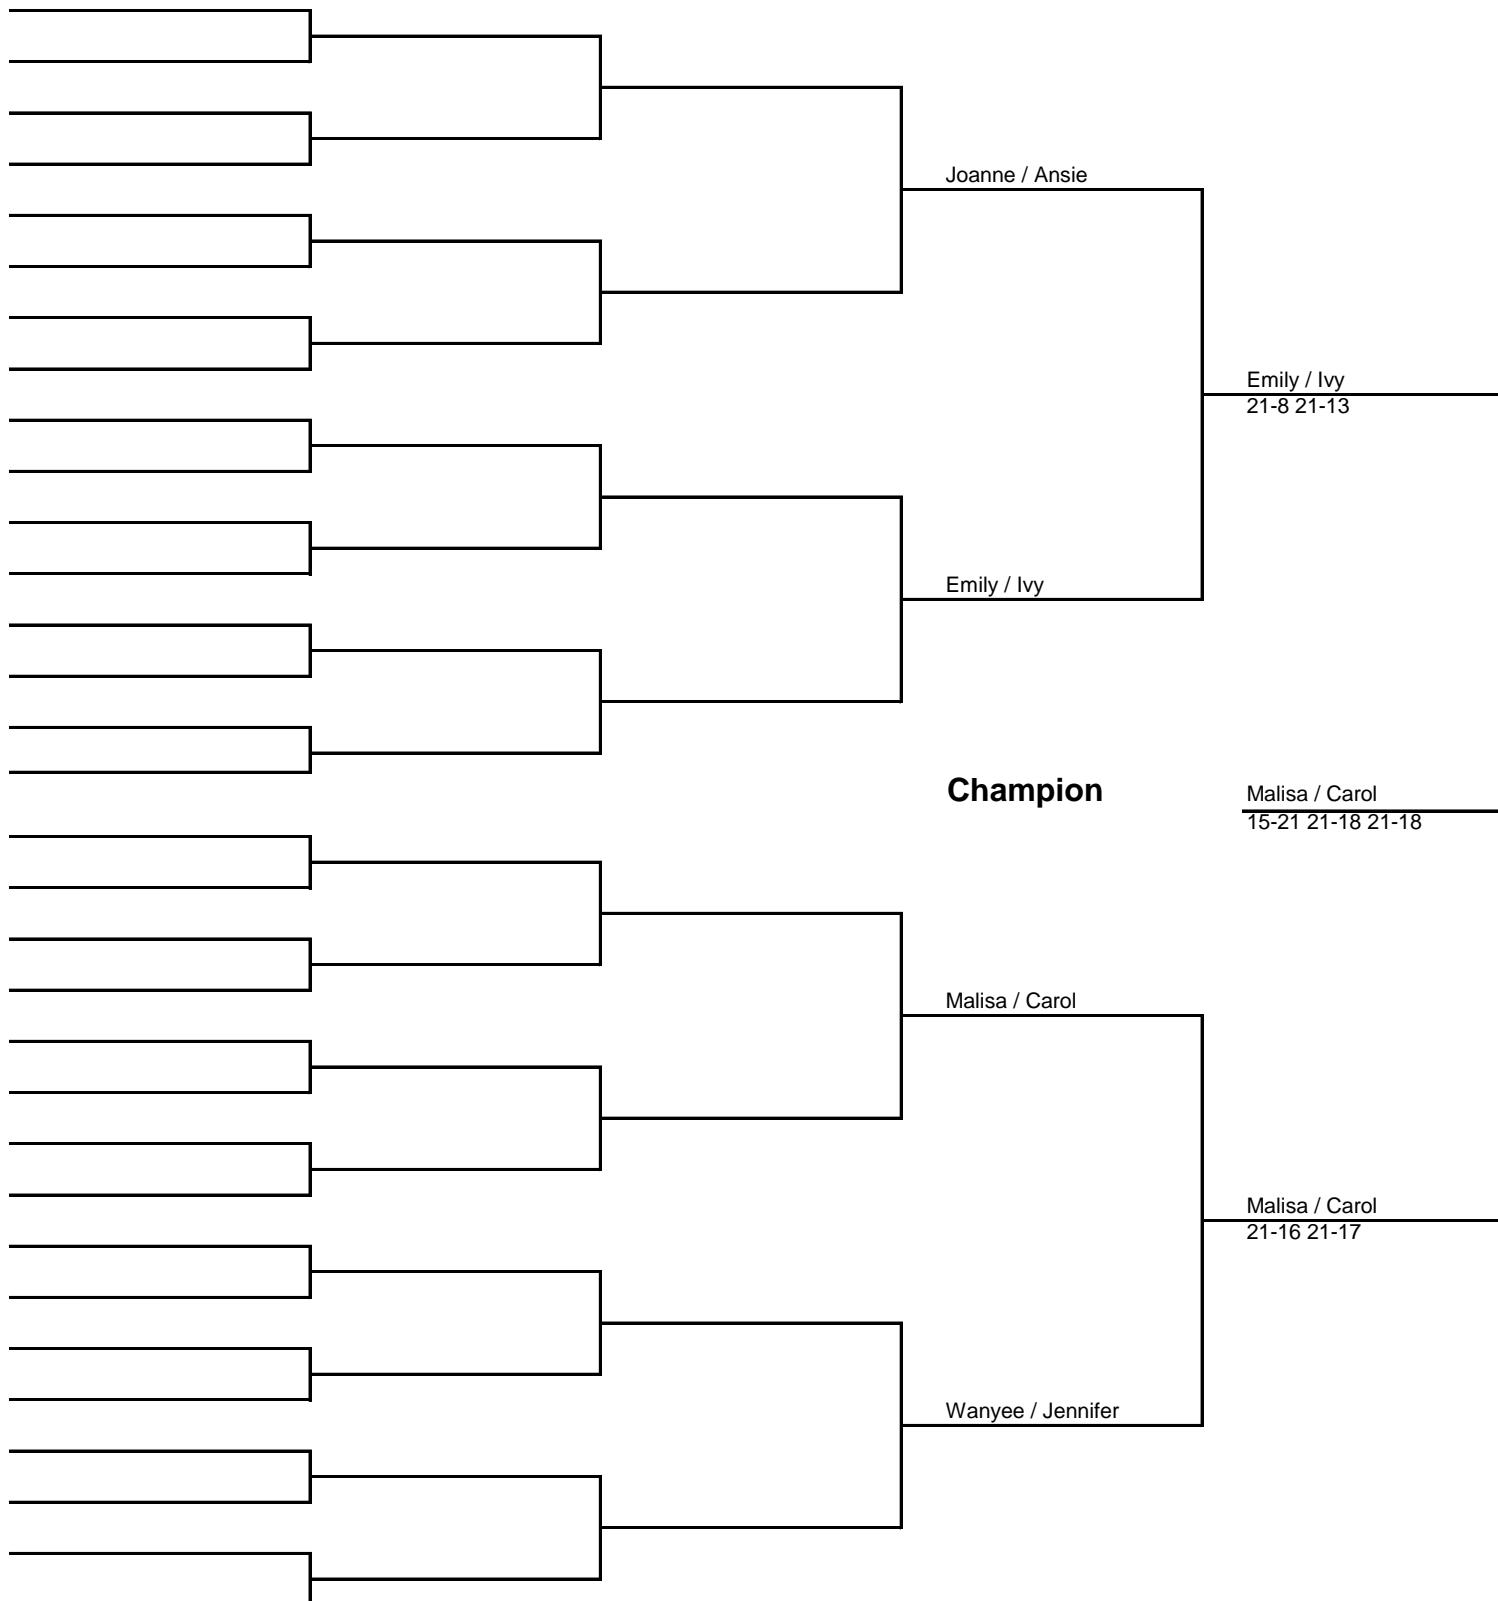

1st Round
1ere Ronde

Round of 16
Ronde de 16

Quarter Finals
Quarte de finales

Semi Finals
Demi finales

Final
Finale

Badmintology Smash Fantastic Open 10'

Blue Shell Open Womens Doubles

Consolation Round

First Round
1ere Ronde

Round of 16
Ronde de 16

Quarter Finals
Quarte de finales

Semi Finals
Demi finales

Finals
Finale

Badmintology Smash Fantastic Open 10'

Blue Shell Open Mixed Doubles

Consolation Round