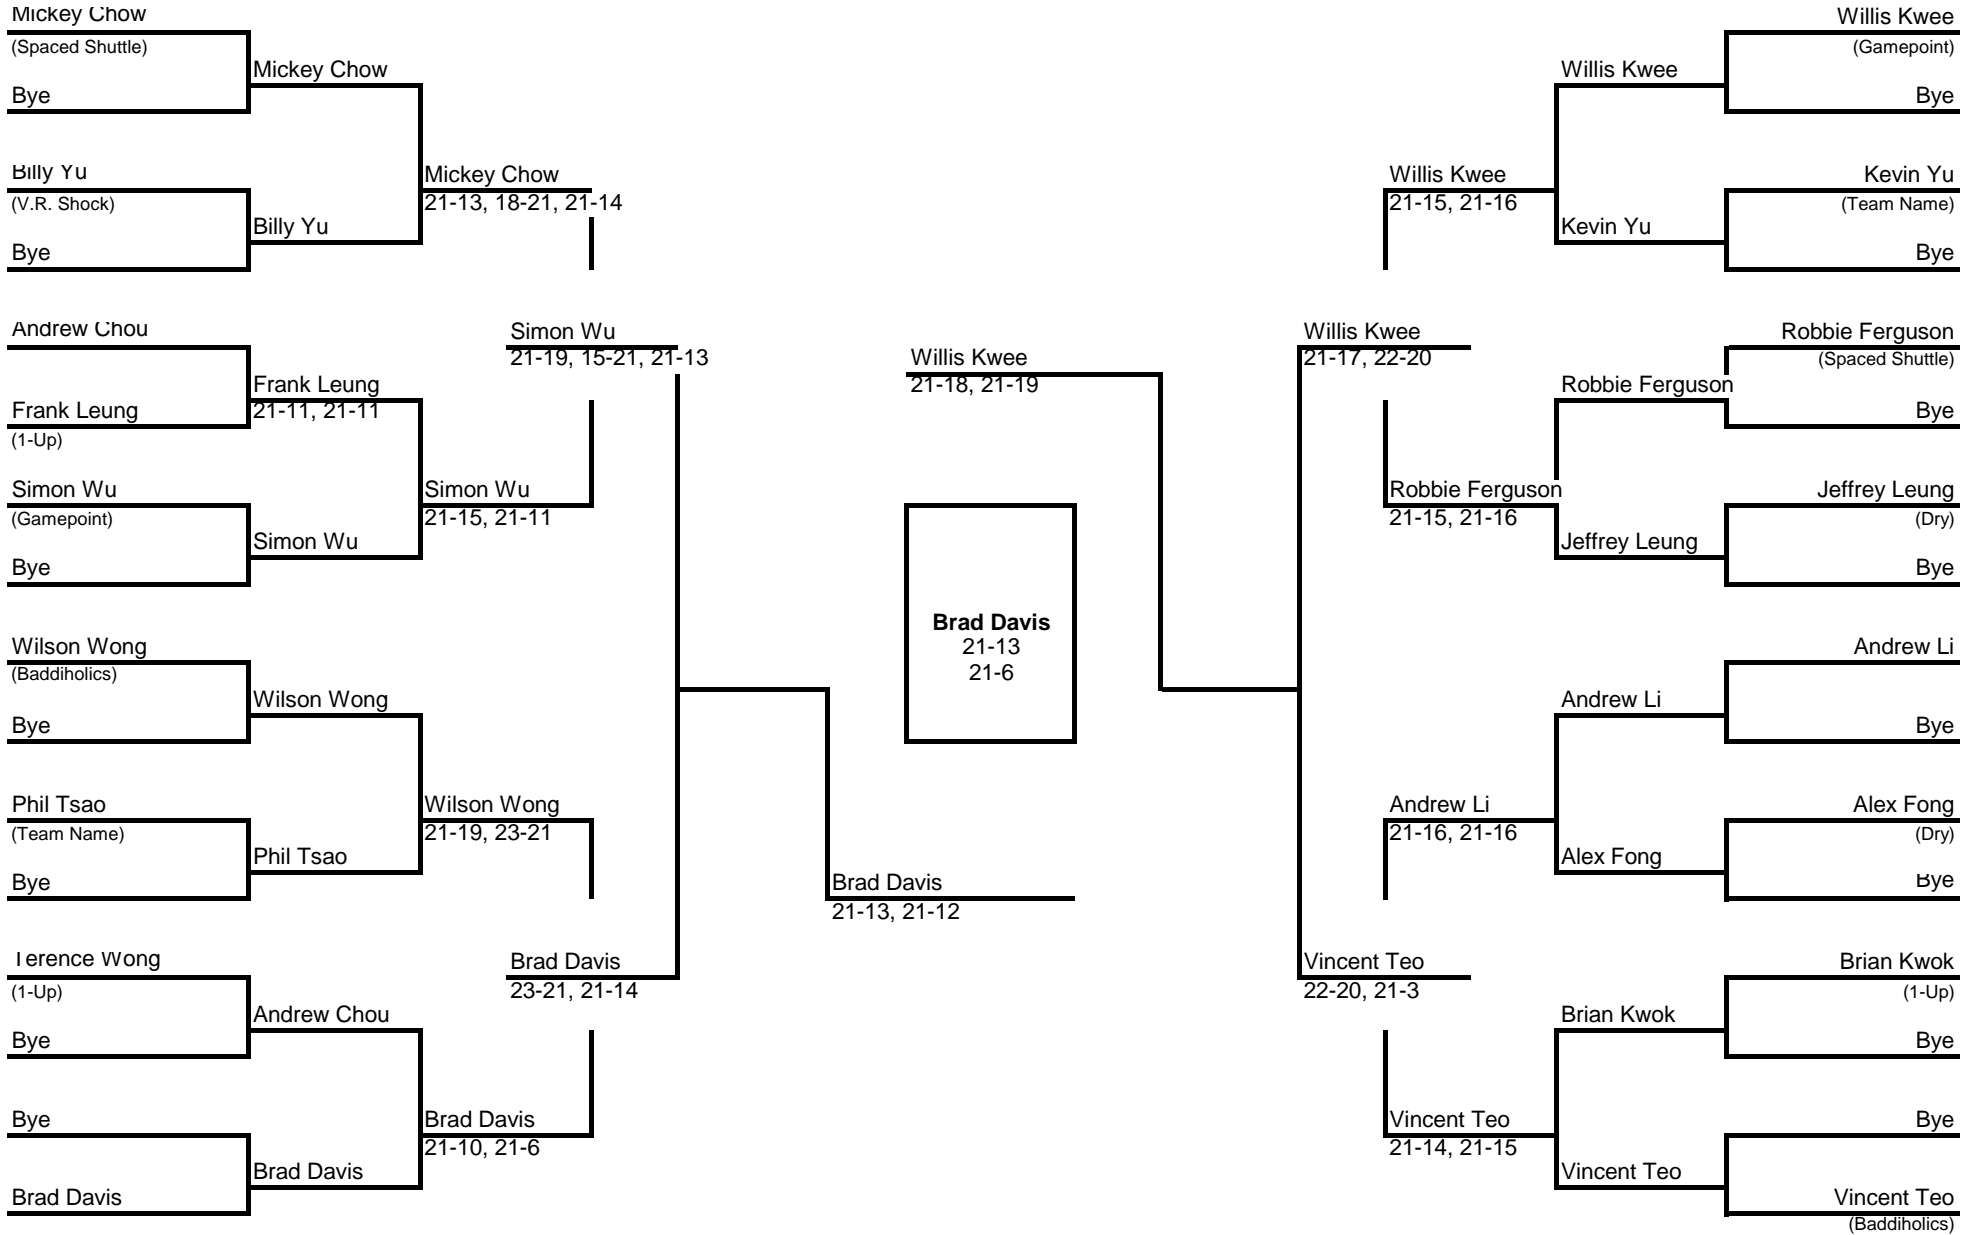

Badminton Smash Fantastic Open 10'

Blue Shell U19 Womens' Doubles

	Angie Hui Brianna Tang	Jamie Shum Karina Shum (Rally Breakers)	Laura Tacon Stacy Lee
Angie Hui Brianna Tang	/	25-23 27-25 21-23	21-14 21-14 W
Jamie Shum Karina Shum (Rally Breakers)	23-25 27-25 23-21 W	/	18-21 21-4 21-18 W
Laura Tacon Stacy Lee	14-21 14-21 L	21-18 4-21 18-21 L	/

	Matches Won	Standing
Angie Hui/ Brianna Tang	<u>1</u>	<u>2</u>
Jamie Shum/ Karina Shum	<u>2</u>	<u>1</u>
Laura Tacon/ Stacy Lee	<u>0</u>	<u>3</u>

Badmintology Smash Fantastic Open 10'

Blue Shell Open Mens Singles