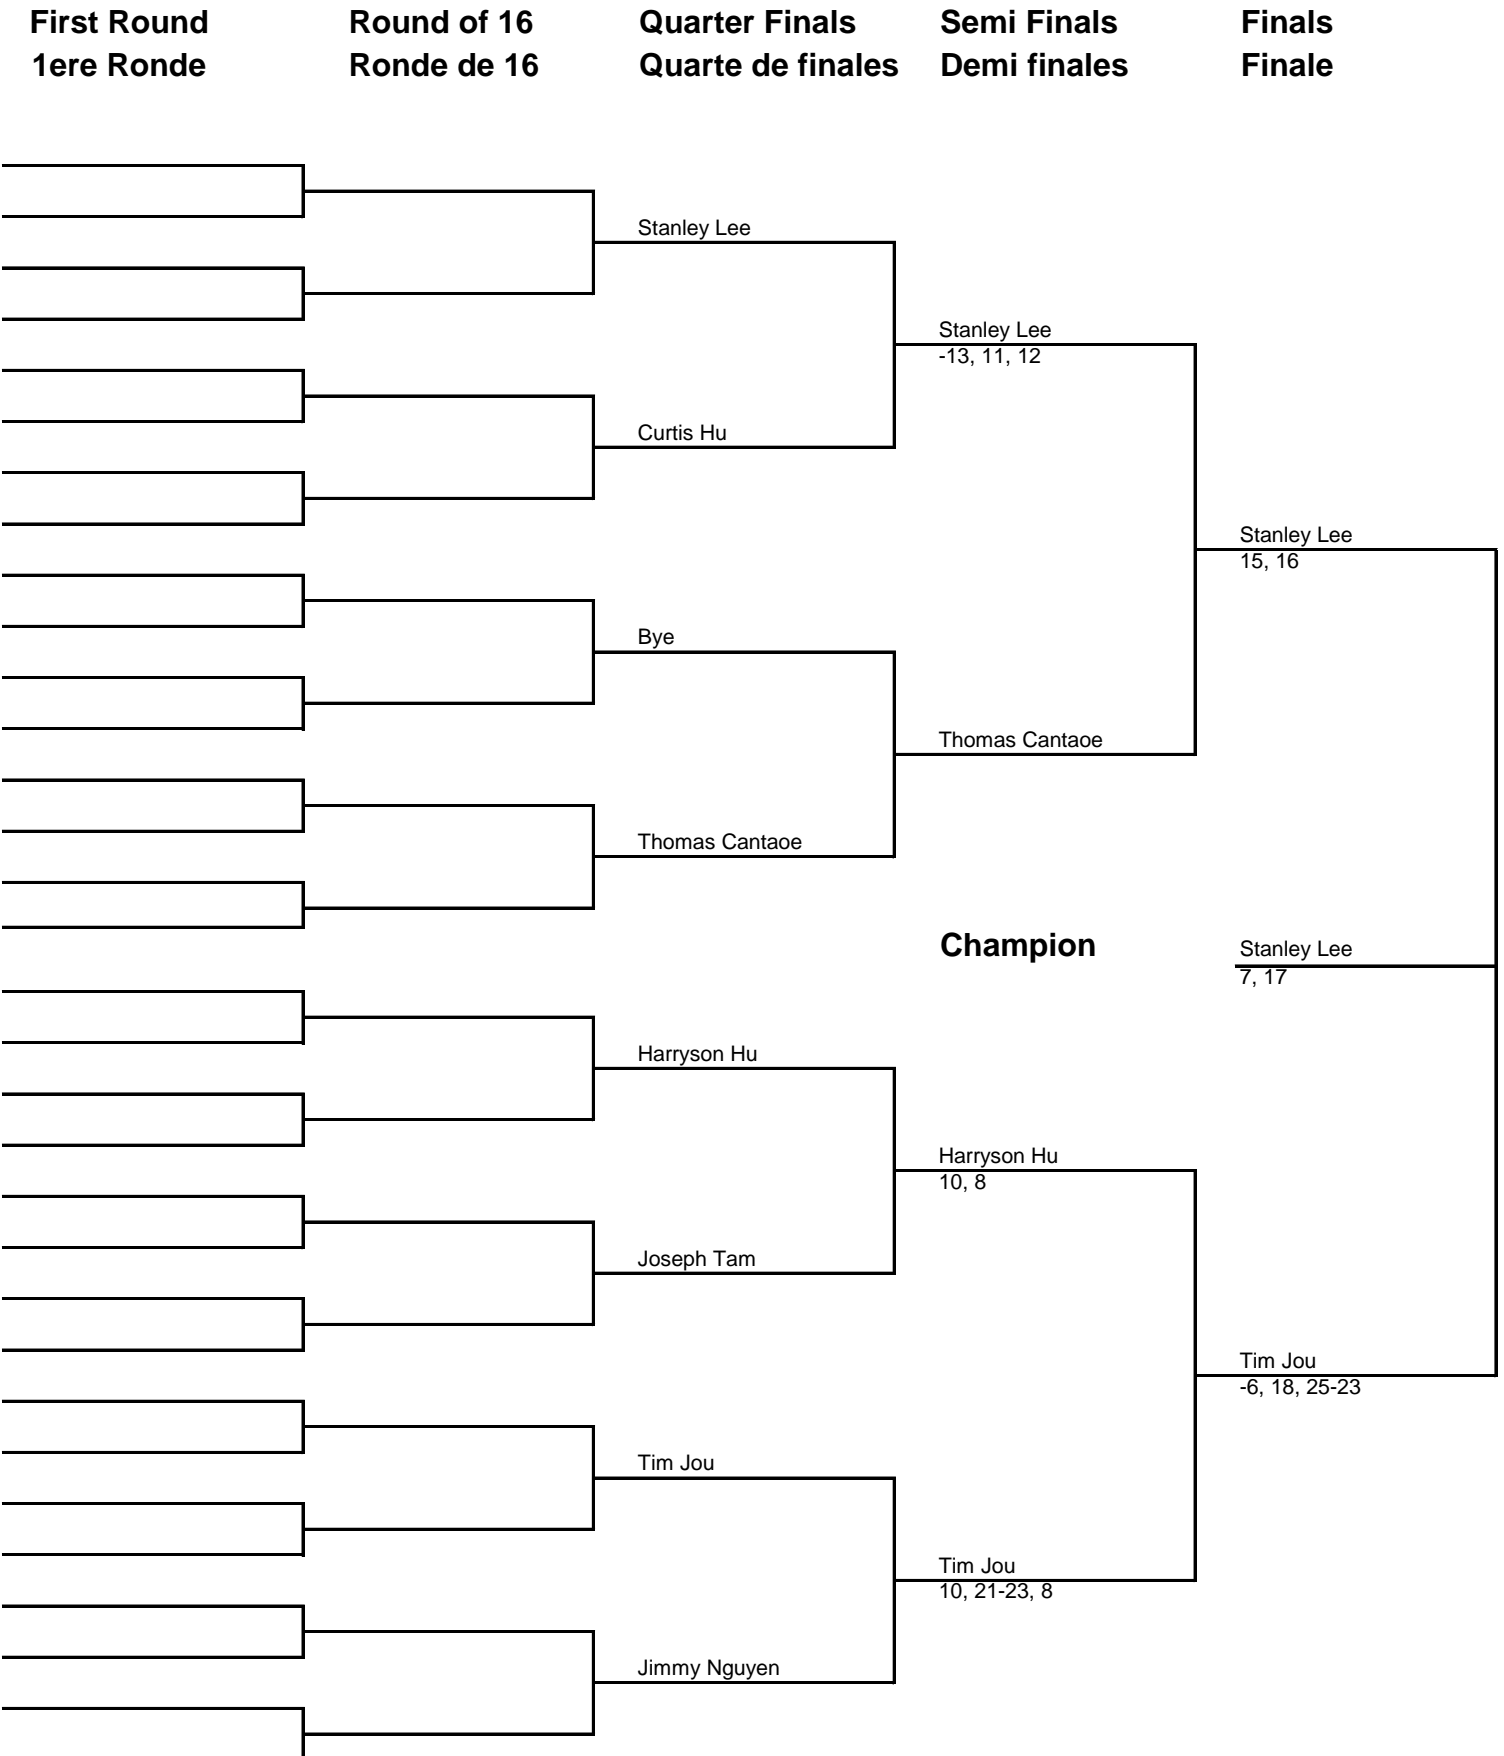

Badmintology Smash Fantastic Open 10'

Green Shell Mens Singles

Consolation Round

Badmintology Smash Fantastic Open 10'

Green Shell Womens Singles

	Colleen Xie (SBC)	Jody Li (SBC)	Nancy Ho (SBC)
Colleen Xie (SBC)	/	21-10 21-4 W	21-12 21-17 W
Jody Li (SBC)	10-21 4-21 L	/	13-21 13-21 L
Nancy Ho (SBC)	12-21 17-21 L	21-13 21-13 W	/

	Matches Won	Standing
Colleen Xie (SBC)	<u>2</u>	<u>1</u>
Jody Li (SBC)	<u>0</u>	<u>3</u>
Nancy Ho (SBC)	<u>1</u>	<u>2</u>