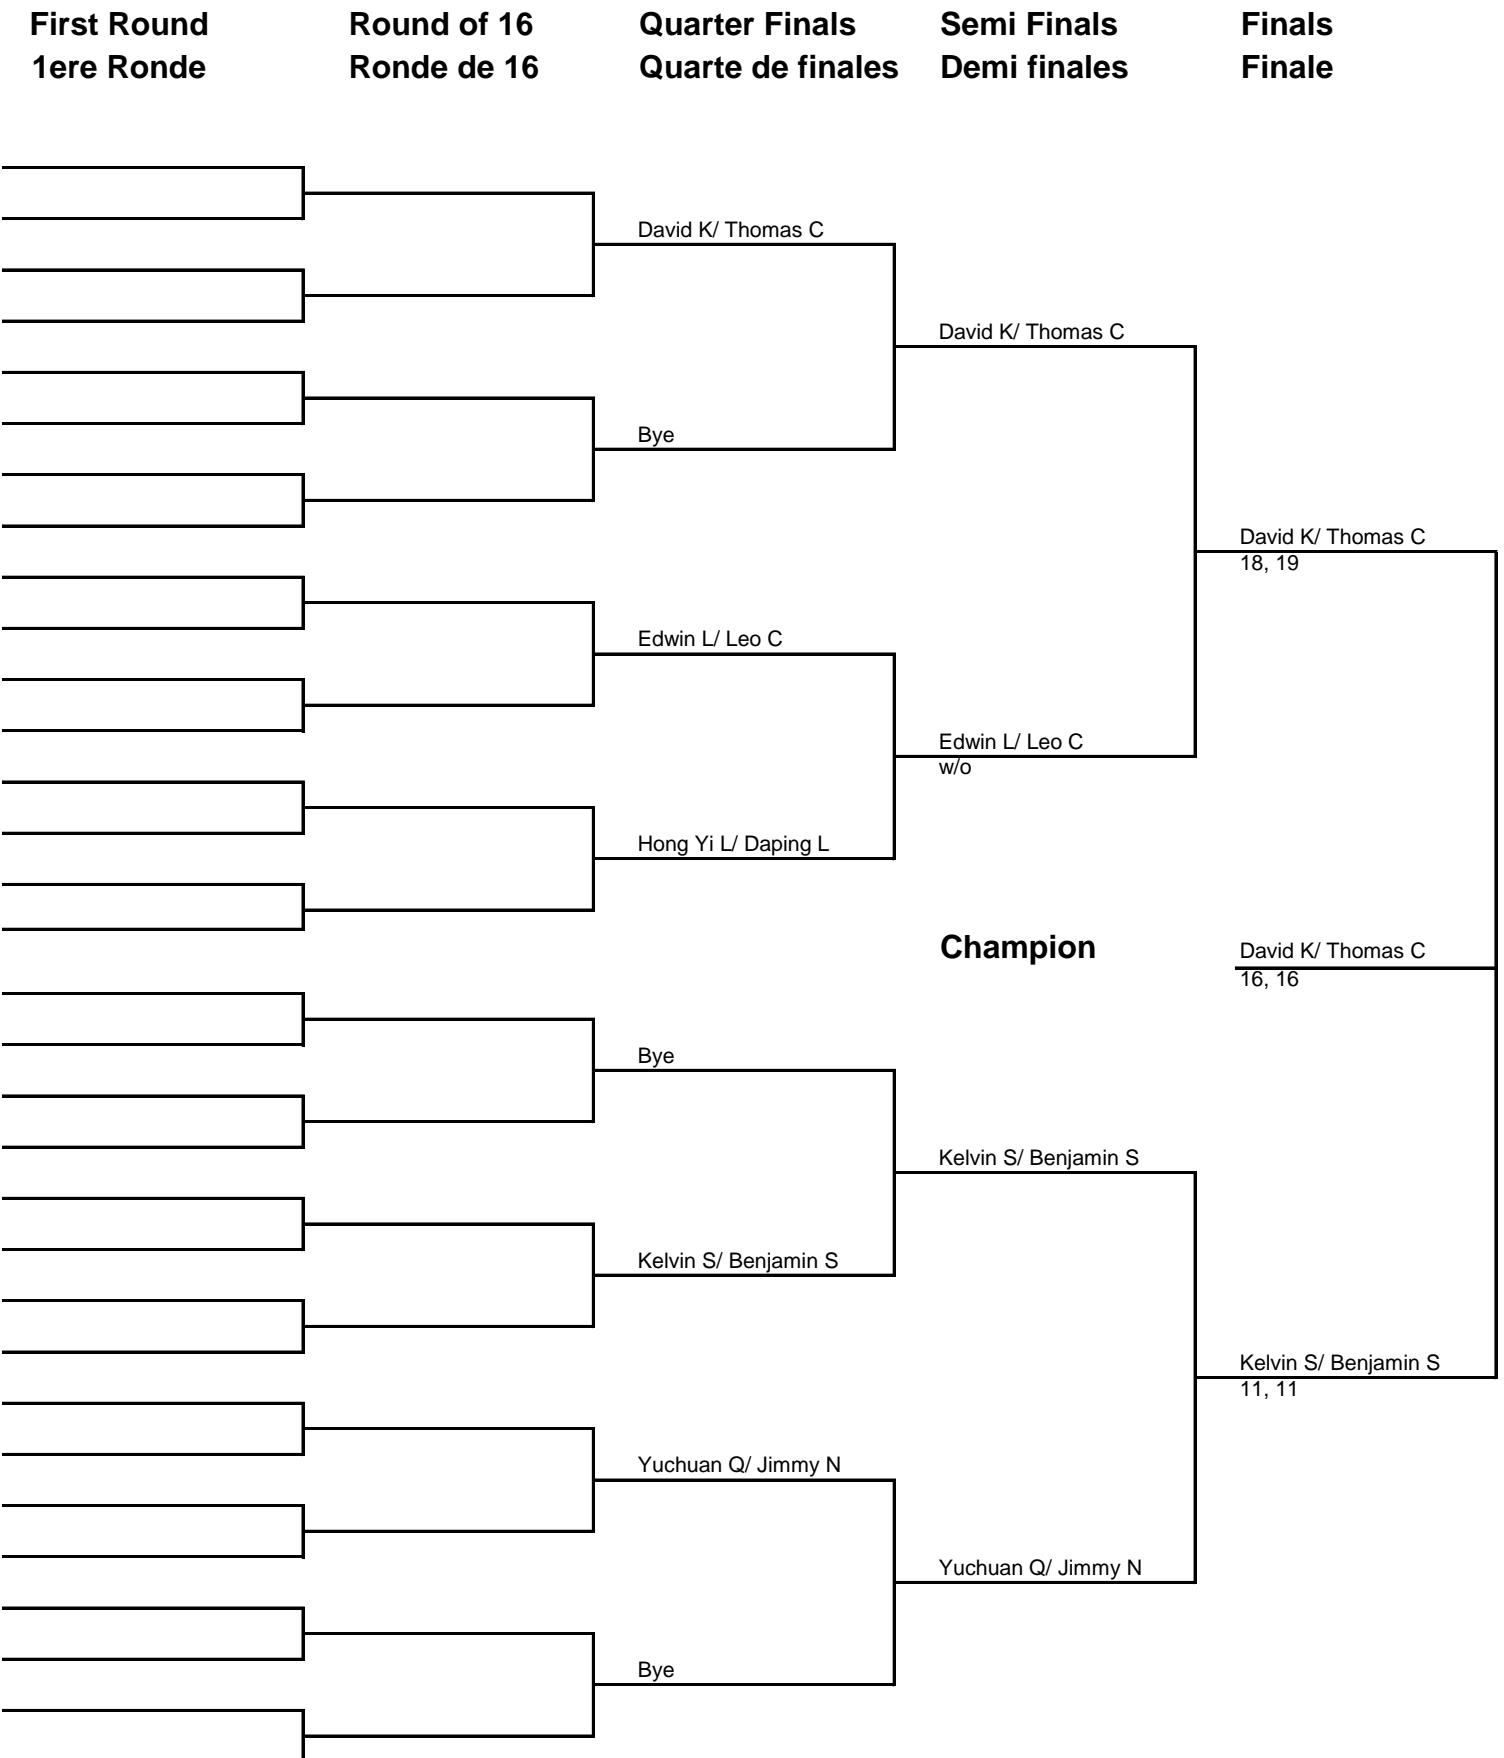

Badmintology Smash Fantastic Open 10'

Green Shell Mens Doubles

Consolation Round

Badmintology Smash Fantastic Open 10'

Green Shell Womens Doubles

	Lucinda Wu Vanessa Cheng (V.R.Shock)	Aneka Lu Angel Lee (SBC)	Colleen Xie Tiffany Tsai (SBC)
Lucinda Wu Vanessa Cheng (V.R.Shock)		21-14 21-9 W	19-21 11-21 L
Aneka Lu Angel Lee (SBC)	14-21 9-21 L		14-21 5-21 L
Colleen Xie Tiffany Tsai (SBC)	21-19 21-11 W	21-14 21-5 W	

	Matches Won	Standing
Lucinda Wu/ Vanessa Cheng	<u>1</u>	<u>2</u>
Aneka Lu/ Angel Lee	<u>0</u>	<u>3</u>
Colleen Xie/ Tiffany Tsai	<u>2</u>	<u>1</u>